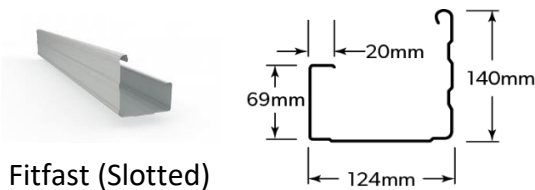

STEP 7. - DO YOU NEED ANY ADD ON EXTRAS?

Flange post or choose a roof colour for a Zinalume steel frame.