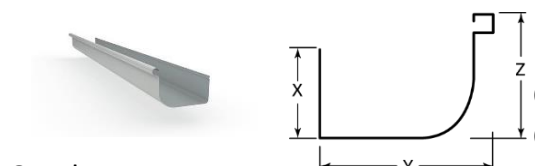

STEP 6. - SELECT YOUR GUTTER TYPE

Fitfast (Slotted) / Emline (Slotted) / Trimline (Slotted) / Quad 115 Hi (Slotted) / Quad 150 Hi (Slotted) / Quad 115 Lo (Unslotted)

NB: Cyclonic Carports gutters only available in: Quad 115 Hi (Slotted) / Emline (Slotted)

STEP 7. - DO YOU NEED ANY ADD ON EXTRAS?

Flange post or choose a roof colour for a Zinalume steel frame.

Fitfast (Slotted)

Emline (Slotted)

Trimline (Slotted)

Quad

STANDARD COLOUR RANGE

	Basalt®		Bluegum®		Classic Cream™
	Cottage Green®		Deep Ocean®		Dover White™
	Dune®		Evening Haze®		Gully®
	Ironstone®		Jasper®		Manor Red®
	Monument®		Night Sky®		Pale Eucalypt®
	Paperbark®		Shale Grey™		Southerly®
	Surfmist®		Wallaby®		Windspray®
	Woodland Grey®				