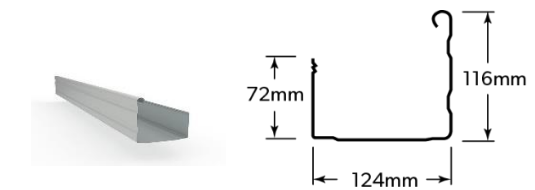

STEP 6. - SELECT YOUR GUTTER TYPE

Fitfast (Slotted) / Emline (Slotted) / Trimline (Slotted) / Quad 115 Hi (Slotted) / Quad 150 Hi (Slotted) / Quad 115 Lo (Unslotted)

NB: Cyclonic Carports gutters only available in: Quad 115 Hi (Slotted) / Emline (Slotted)

STEP 7. - DO YOU NEED ANY ADD ON EXTRAS?

Flange post or choose a roof colour for a Zinalume steel frame.

Fitfast (Slotted)

Emline (Slotted)

Trimline (Slotted)

Quad

STANDARD COLOUR RANGE

	Basalt®		Bluegum®		Classic Cream™
	Cottage Green®		Deep Ocean®		Dover White™
	Dune®		Evening Haze®		Gully®
	Ironstone®		Jasper®		Manor Red®
	Monument®		Night Sky®		Pale Eucalypt®
	Paperbark®		Shale Grey™		Southerly®
	Surfmist®		Wallaby®		Windspray®
	Woodland Grey®				

Quad 115 Hi-Front 62mm (x) 115mm (y) 90mm (z)
 Quad 150 Hi-Front 62mm (x) 150mm (y) 90mm (z)
 Quad 115 Lo-Front 65mm (x) 115mm (y) 70mm (z)