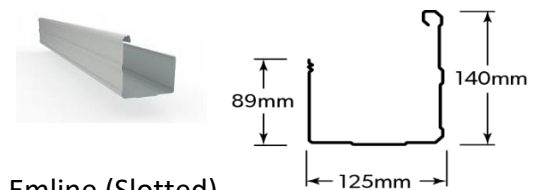

Fitfast (Slotted)

Emline (Slotted)