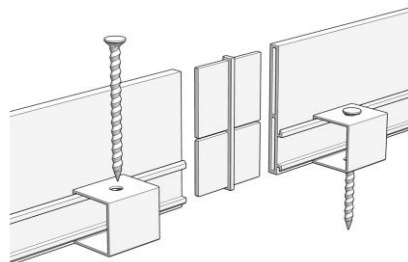

ALUMINIUM GARDEN EDGING

Feb-25

PRODUCT	RETAIL EACH
Aluminium Garden Edging - 75mm x 2900mm x 5mm	\$43.85
Aluminium Garden Edging - 100mm x 2900mm x 5mm	\$57.05
Straight Joiner - 75mm	\$6.65
Straight Joiner - 100mm	\$8.45
Corner Joiner - 75mm	\$6.65
Corner Joiner - 100mm	\$8.45
Fixing Spike 250mm	\$2.50
Spike Guide	\$2.05

APPLICATIONS:

Where a division of material is required

- * Lawn
- * Garden
- * Paths
- * Driveways
- * Artificial Lawn

FINISHES AVAILABLE:

Clear Anodised

Weathered Steel

ASHMORE

PH: 5597 3433
ashmore@nuway.com.au