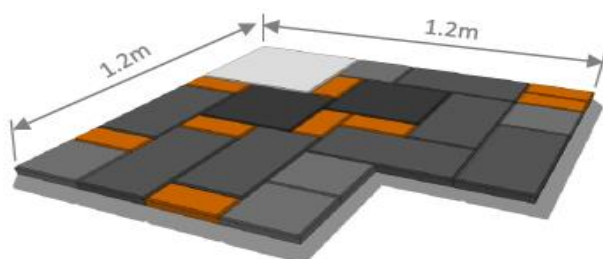

Deliveries south of Pimpama and west of Maclean attract the Gold Coast rate. i.e. Coomera, Pimpama & Maclean attracts the Gold Coast rate.

NB: Please be mindful of post codes that begin with 42... Deliveries to post code areas between 4205 to 4208 attract the Brisbane delivery rate and deliveries to areas between 4209 to 4230 attract the Gold Coast delivery rate.

Deliveries to areas between post codes 4209 to 4230, attracts the Gold Coast rate.

LE MODE FRENCH DESIGN IS A COMPILATION OF THE LE MODE PAVER RANGE I.E.

- 1 X LEDA PAVE
- 2 X CENTRO PAVE
- 7 X SIERRA PAVE
- 5 X COSMO PAVE
- 9 X ADRA PAVE