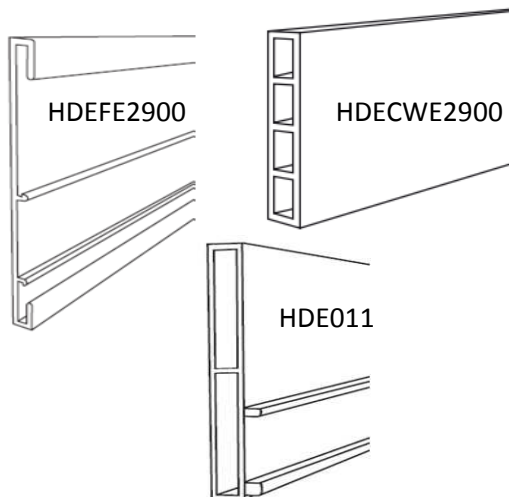

Nuway Landscape Supplies

EDGING ALUMINIUM

1/09/2017

CODE	PACK QTY	PRODUCT	RETAIL EA
HDE011	10	Edging Strip Aluminium Heavy Duty	\$27.13
		80mm x 5mm x 2.9m	
HDEFE2900	1	Edging Strip Aluminium Flexible	\$23.25
		80mm x 5mm x 2.9m	
HDECWE2900	10	Edging Strip Composite Wood	\$24.72
		80mm x 5mm x 2.9m	
HDE002	100	Edging Straight Joiner Aluminium	\$1.39
HDECWE006	100	Edging Straight Joiner Composite Wood	\$1.71
HDE003	100	Edging Corner Joiner 90° Aluminium	\$1.39
HDECWE007	100	Edging Corner Joiner 90° Composite Wood	\$1.43
HDE007	100	Edging 3 Way Joiner Aluminium	\$2.08
HDE005	100	Edging Spike Connector for Aluminium & Composite Wood	\$1.02
HDE004	1	Edging Spike 250mm Aluminium	\$1.49

So easy to use. Just click it all together with corner and straight joiners and install aluminum stakes.

Just snap on an aluminum clip to guide the stake and hit the stake into the ground.

TYPES OF EDGING LENGTHS