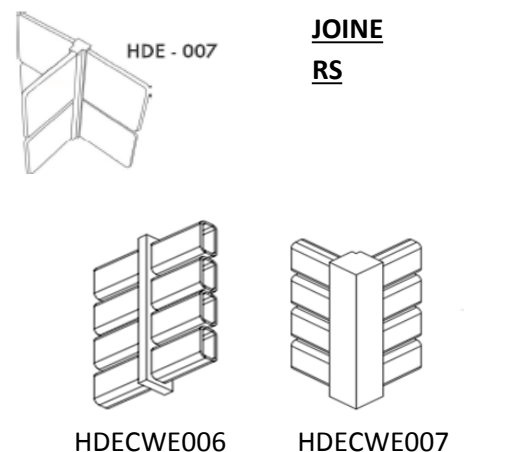

Nuway Landscape Supplies

EDGING ALUMINIUM

1/09/2017

CODE	PACK QTY	PRODUCT	RETAIL EA
HDE011	10	Edging Strip Aluminium Heavy Duty	\$27.13
		80mm x 5mm x 2.9m	
HDEFE2900	1	Edging Strip Aluminium Flexible	\$23.25
		80mm x 5mm x 2.9m	
HDECWE2900	10	Edging Strip Composite Wood	\$24.72
		80mm x 5mm x 2.9m	
HDE002	100	Edging Straight Joiner Aluminium	\$1.39
HDECWE006	100	Edging Straight Joiner Composite Wood	\$1.71
HDE003	100	Edging Corner Joiner 90° Aluminium	\$1.39
HDECWE007	100	Edging Corner Joiner 90° Composite Wood	\$1.43
HDE007	100	Edging 3 Way Joiner Aluminium	\$2.08
HDE005	100	Edging Spike Connector for Aluminium & Composite Wood	\$1.02
HDE004	1	Edging Spike 250mm Aluminium	\$1.49

So easy to use. Just click it all together with corner and straight joiners and install aluminum stakes.

Just snap on an aluminum clip to guide the stake and hit the stake into the ground.

TYPES OF EDGING LENGTHS