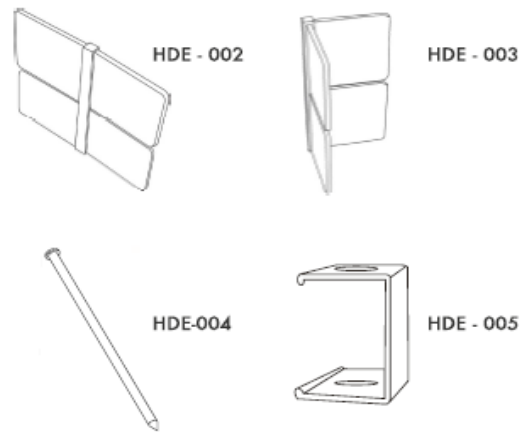

Nuway Landscape Supplies

EDGING ALUMINIUM

1/09/2017

CODE	PACK QTY	PRODUCT	RETAIL EA
HDE011	10	Edging Strip Aluminium Heavy Duty	\$27.13
		80mm x 5mm x 2.9m	
HDEFE2900	1	Edging Strip Aluminium Flexible	\$23.25
		80mm x 5mm x 2.9m	
HDECWE2900	10	Edging Strip Composite Wood	\$24.72
		80mm x 5mm x 2.9m	
HDE002	100	Edging Straight Joiner Aluminium	\$1.39
HDECWE006	100	Edging Straight Joiner Composite Wood	\$1.71
HDE003	100	Edging Corner Joiner 90° Aluminium	\$1.39
HDECWE007	100	Edging Corner Joiner 90° Composite Wood	\$1.43
HDE007	100	Edging 3 Way Joiner Aluminium	\$2.08
HDE005	100	Edging Spike Connector for Aluminium & Composite Wood	\$1.02
HDE004	1	Edging Spike 250mm Aluminium	\$1.49

So easy to use. Just click it all together with corner and straight joiners and install aluminum stakes.

Just snap on an aluminum clip to guide the stake and hit the stake into the ground.

TYPES OF EDGING LENGTHS